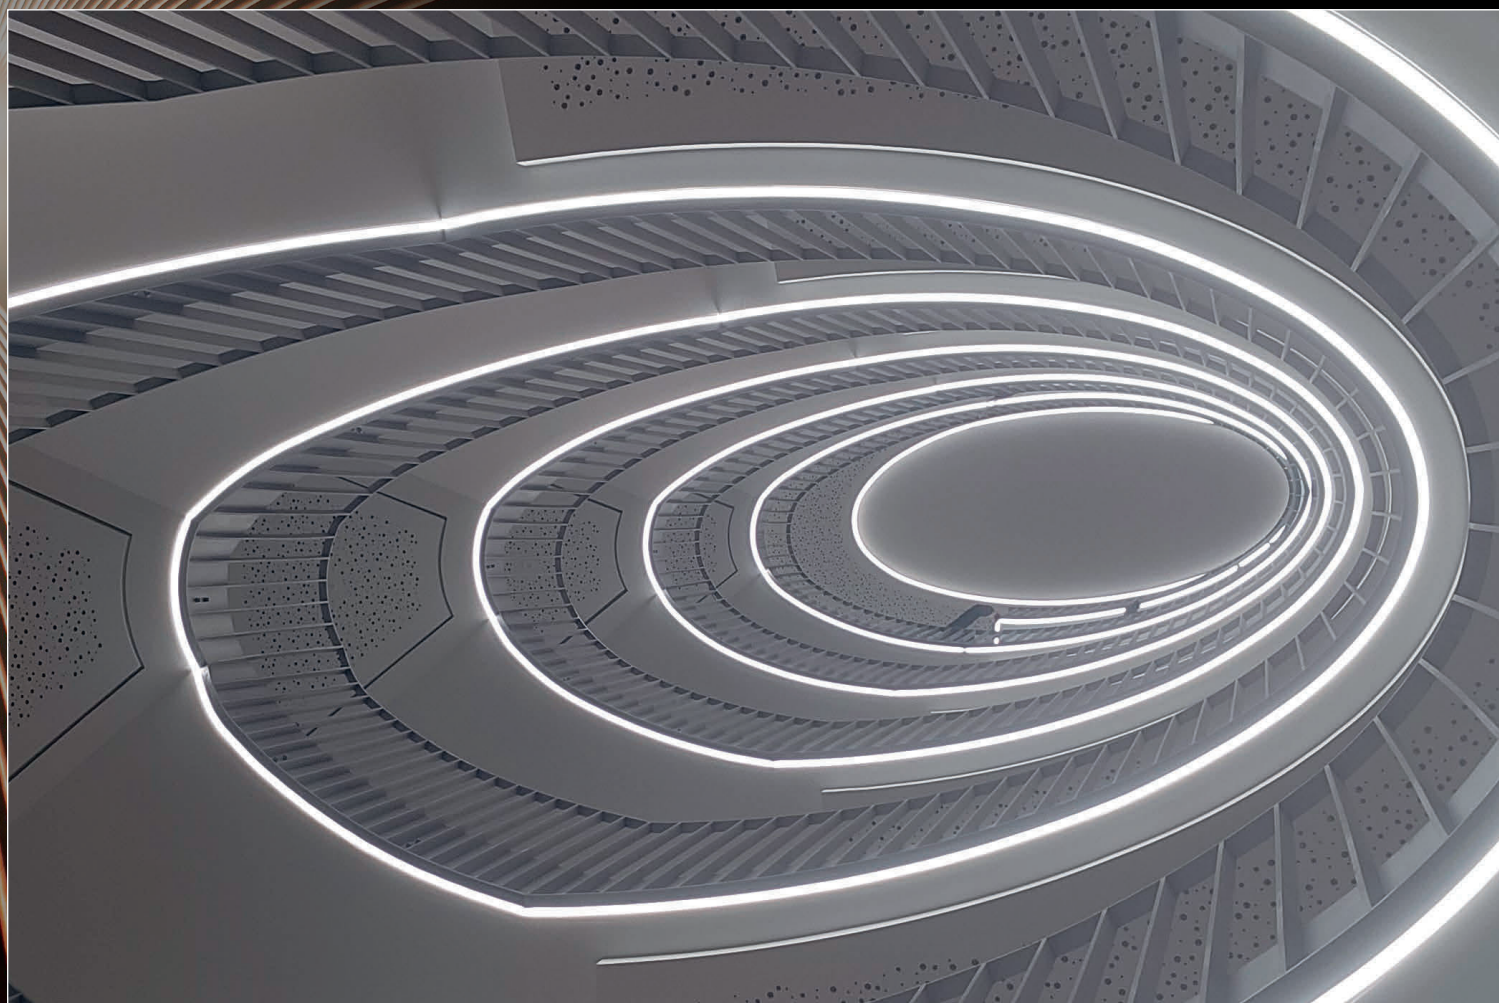

FINISH

Solution linéaire - toutes dimensions - avec possibilité d'installations courbées, encastrées ou apparentes sans aucune zone d'ombre.

Profils apparents ou encastrés avec diffuseurs opalins et fixations sur mesure. Aussi disponible en gaine siliconée IP65-IP67. Utilisable aussi pour des serres végétales.

Linear solution — available in all dimensions — with options for curved, recessed, or surface-mounted installations, ensuring no shadow zones. Features visible or recessed profiles with opal diffusers and custom fittings.

Also available in IP65-IP67 silicone sheath for use in plant greenhouses.

LIRI