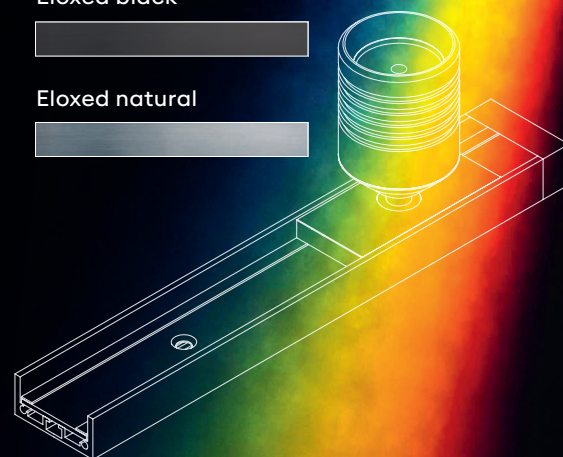

4000K

5000K

FINISH

Eloxed black

Eloxed natural

 rail-mounted converter

DIMENSIONS

JACK 60