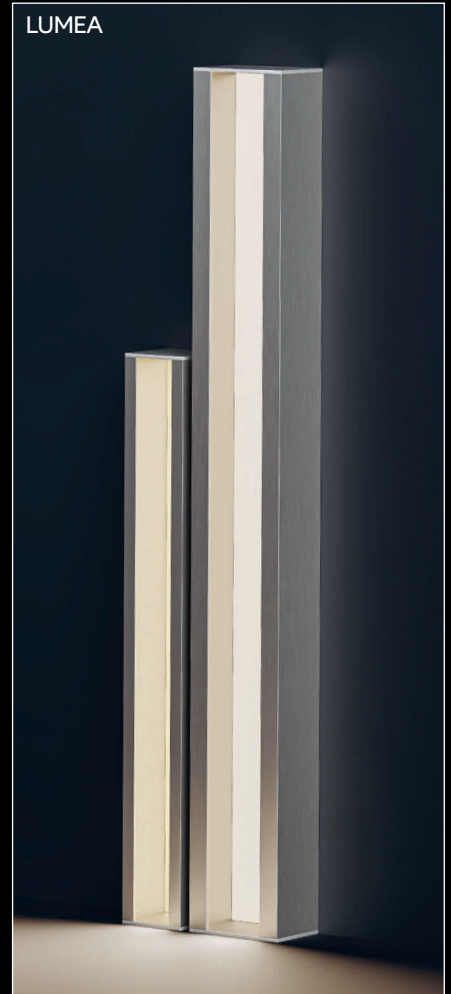

ALBA & LUMEA

DIMENSIONS

22W/m
1500 – 3000 lm
CRI>90
IP54
24VDC

integrated converter

LED COLOR TEMPERATURE

3000K

3500K

4000K

FINISH

Eloxed antracit

Eloxed natural

Eloxed bronze

+ CHOICE ON DEMAND

Famille de luminaires décoratifs d'architecte - par *ALKA design* - en applique ou à poser pour les *ALBA* et en applique ou encastré pour les *LUMEA*. Une ligne très fine sans aucun verre ou la source de lumière est invisible, toutes finitions et grandeurs sont possible.

Des luminaires pour des espaces de vie magiques.

Decorative architectural light - by *ALKA design* - fixtures available as wall-mounted or freestanding for the *ALBA* series and wall-mounted or recessed for the *LUMEA* series.

Featuring a very slim profile with no visible glass or light source, these fixtures come in various finishes and sizes. Perfect for creating magical living spaces.

- ALBA 1 - 180x180x322mm
- ALBA 2 - 180x180x278mm
- ALBA 3 - 180x180x210mm - up & down
- LUMEA 1 - 800x100x100mm
- LUMEA 2 - 1200x120x100mm

AVAILABLE
FLUSH-MOUNTED

LUMEA