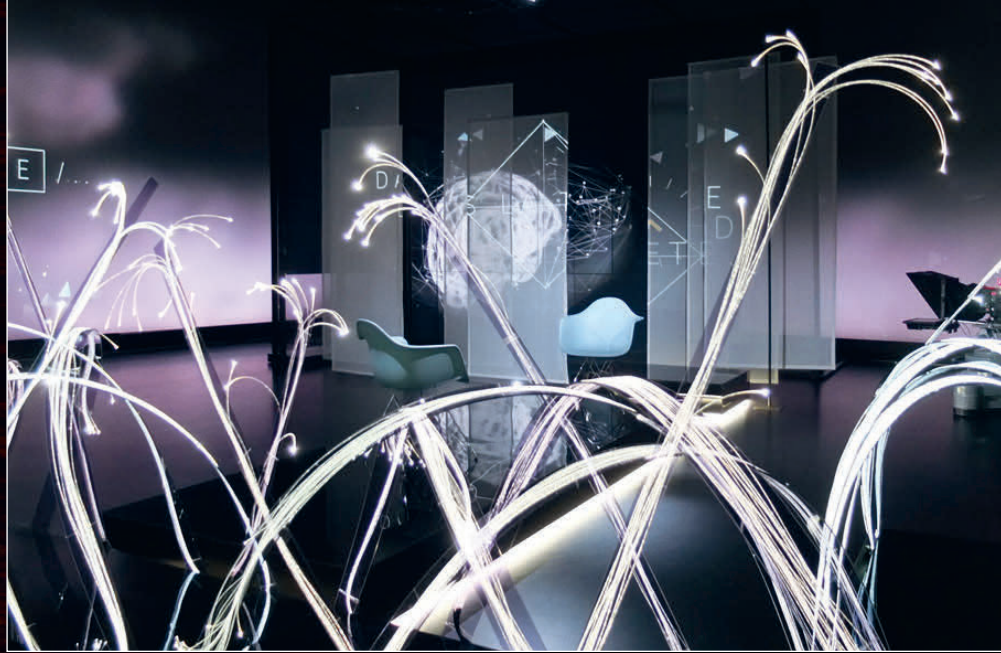

MATIERES

Notre savoir-faire s'adapte à tous types de matériaux, du bois, laiton, aciers, verres etc... pour l'intégration de lumière et de fibre optique.

Ce qui rends absolument tout type d'objet lumineux. De la vasque à l'escalier en passant par un mur habillé, un simple banc - aucune limite. Idéal pour un ciel étoilé, esthétique en décoration et parfait tout autre élément à habiller.

Laissez libre court aux idées de vos architectes.

Our expertise adapts to all types of materials — wood, brass, steel, glass, etc...—for the integration of light and fiber optics, making any object luminous. From basins to staircases, clad walls to simple benches — there are no limits.

Ideal for creating starry skies, decorative aesthetics, and enhancing any other element. Let your architects' ideas run free.