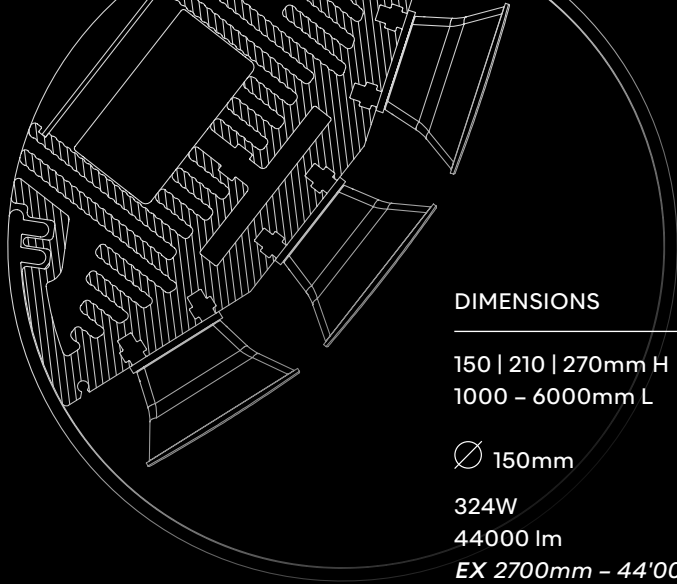

150 | 210 | 270mm H
325 - 950mm L
+ ON DEMAND

∅ 10mm

4,8W - 19,2W
378 - 1512 lm
CRI>90
IP20
12VDC

∠ 360°

LED COLOR TEMPERATURE

3000K

3500K

4000K

TECHNICAL SPECIFICATIONS

DIMENSIONS

110mm H
500 - 6000mm L

40 mm
ALUMINIUM BASE

∅ 70mm

40W
5000 lm/m
IP20
24VDC

LED COLOR TEMPERATURE

3000

3500

4000K

FINISH

Eloxed natural

Opaline plexi

DIMENSIONS

150 | 210 | 270mm H
1000 - 6000mm L

∅ 150mm

324W
44000 lm
EX 2700mm - 44'000 lm

62kg

LED COLOR TEMPERATURE

4000K

FINISH

Eloxed natural

TECHNICAL SPECIFICATIONS

XXL