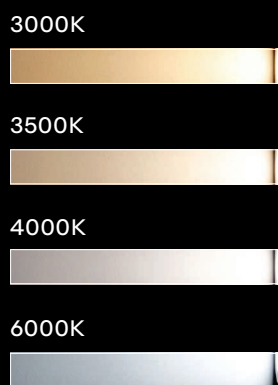

DIMENSIONS

MIN 10x10mm H
TAILOR-MADE L
4,8W – 22,6W/m
50 – 1000 lm
CRI>90
IP20 – 67
12 | 24 | 48VDC

+ SIZES ON REQUEST + CHOICE ON DEMAND

LED COLOR TEMPERATURE